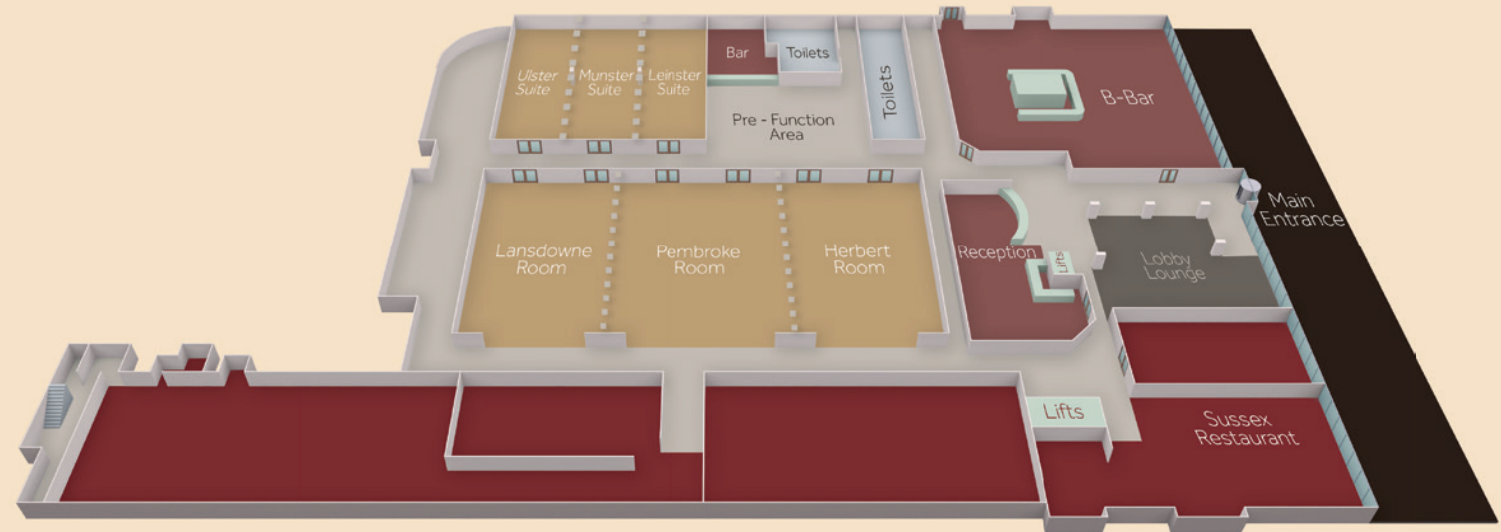

GDS CODES

Amadeus: UI DUB353
Apollo/Galileo: UI 84693
Sabre: UI 100215
Worldspan: UI17861

LOCATION

Just minutes from the city centre on Dublin's leafy southside suburb of Ballsbridge, in the heart of Georgian Dublin, we are the ideal venue for an action-packed stay in Dublin. As Dublin's top corporate and conference hotel, we are an ideal base for the modern business guest, within easy reach of Dublin Airport.

GROUND FLOOR

Spaces, Styles & Capacities

Room	theatre	cabaret	boardroom	u- shape	classroom	Banquet Dinner round tables of 12 pax	Banquet Dinner round tables of 10 pax	Area Sqm	Area Sqft	Natural Daylight	Room Length	Room Width	Room Height
Lansdowne Room	375	224	60	60	200	312	240	411.40	4428	No	27.39	15.1	4.16
Pembroke Room	375	224	60	60	200	312	240	415	4469	No	27.39	15.1	4.16
Herbert Room	375	224	60	60	200	312	240	410	4422	No	27.1	15	5.7
2 of the rooms above	750	448	N/A	N/A	400	648	540	825	8891	No	45.2	30.2	5.7
Fitzwilliam Hall*	1200	672	N/A	N/A	600	984	820	1243.14	13381	No	43.95	27.1	5.7
Conference Centre**	N/A	N/A	N/A	N/A	N/A	1400	1130	2101.92	22625	No	15.35	45.2	5.7
Ulster Suite	100	56	40	45	60	70	60	106.76	1149	Yes	15.35	6.96	3.6
Munster Suite	100	56	40	45	60	84	70	126.86	1364	Yes	15.35	7	3.6
Leinster Suite	100	56	40	45	60	70	60	104.31	1122	Yes	22.05	6.8	3.6
Fitzwilliam Suites***	260	168	N/A	N/A	N/A	252	210	338.24	3640	Yes	22.05	15.07	3.6
Pre Function Area										Yes	10.94	15.93	3.6

* Fitzwilliam Hall consists of the Lansdowne Room, Pembroke Room and Herbert Room.

** Conference Centre consists of Lansdowne Room, Pembroke Room, Herbert Room, Ulster Suite, Munster Suite and Leinster Suite and Pre Function Area.