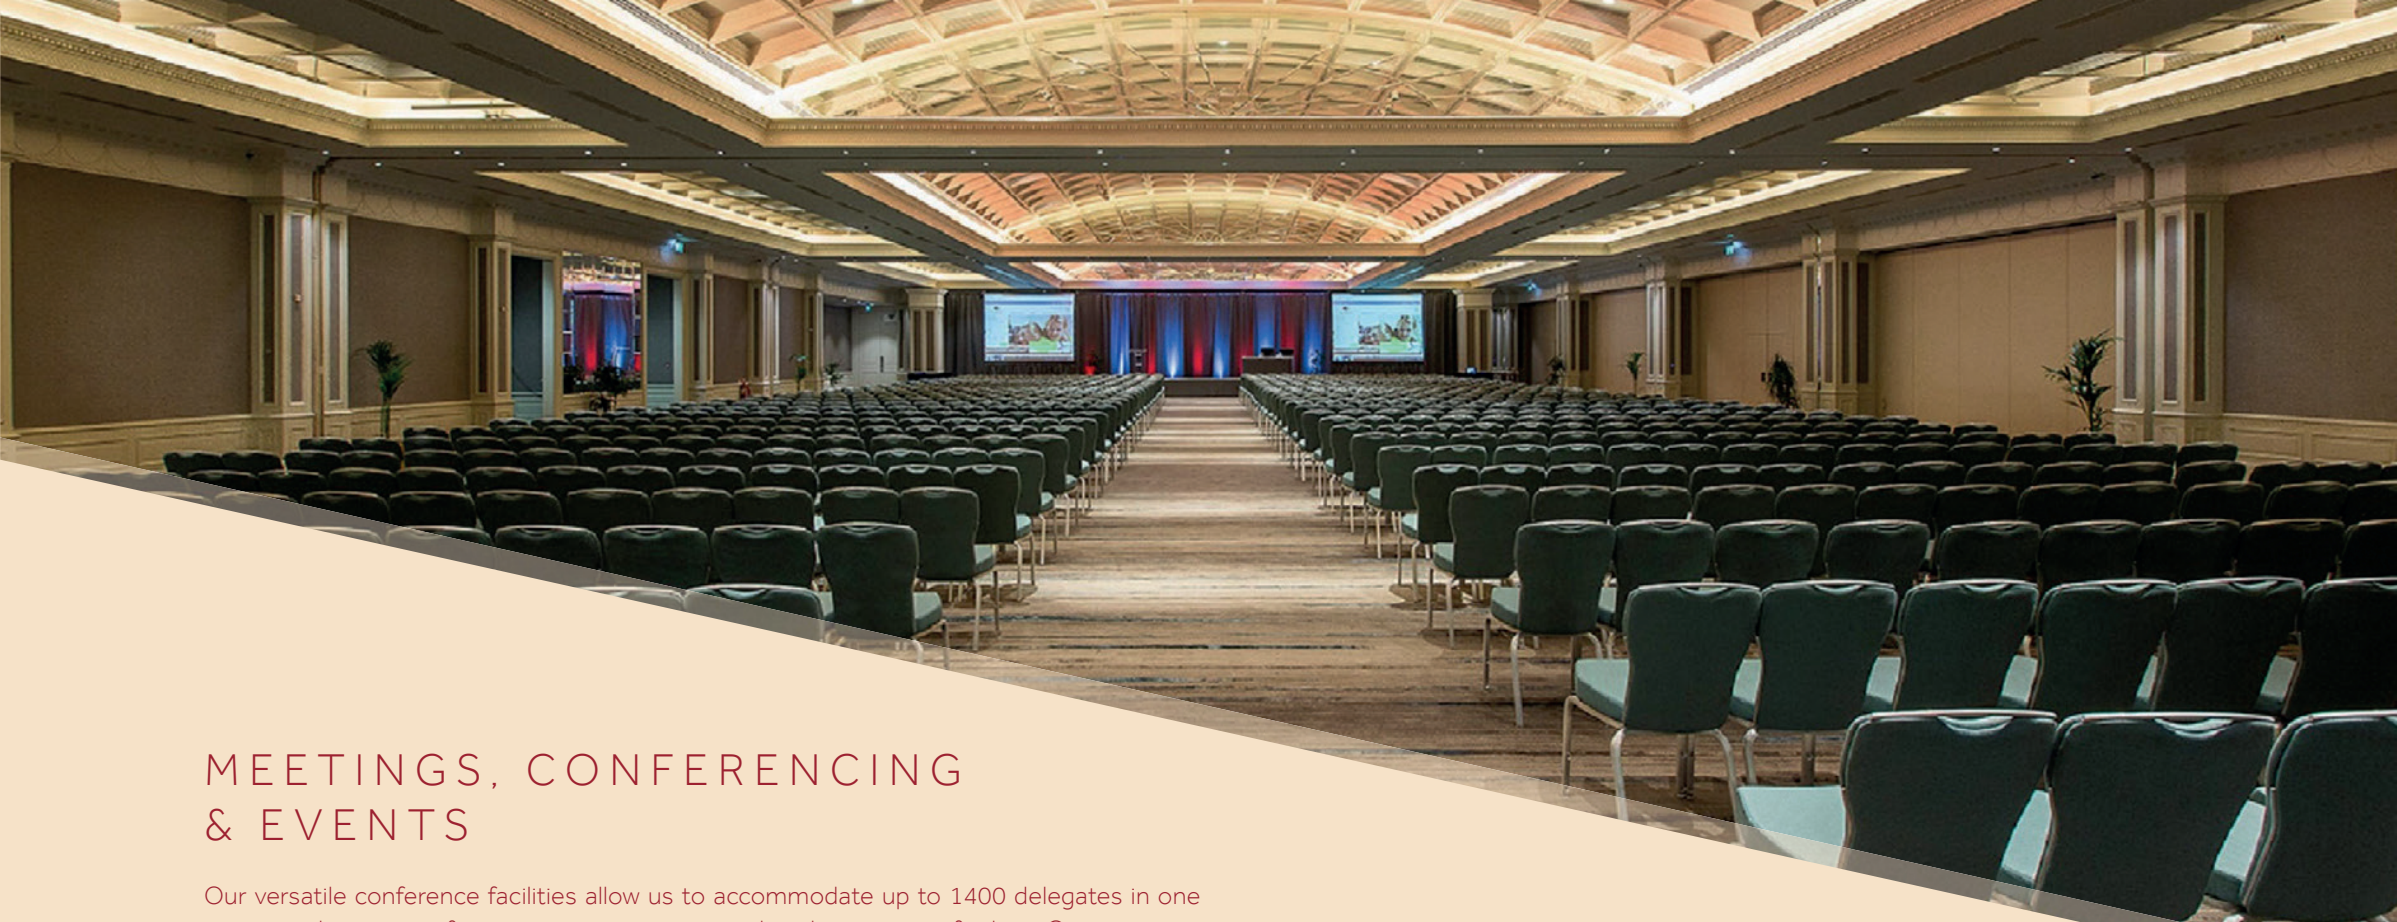

MEETINGS, CONFERENCING & EVENTS

Our versatile conference facilities allow us to accommodate up to 1400 delegates in one sitting, with a range of private meeting rooms and exclusive suites for hire. Our extensive banqueting facilities mean we're ideally placed to cater for events of any size, from intimate events to gala balls.

We also have 19 dedicated meeting rooms all with natural daylight, which can accommodate up to 100 delegates and are ideal syndicate meeting rooms for events in our Fitzwilliam Hall. A comfortable lobby area is also available - the ideal space for event breaks or meeting and greeting colleagues. Take advantage of a wealth of contemporary business facilities in Clayton Hotel Burlington Road, including in-built A/V technology and complimentary WiFi. A dedicated Business Centre Manager will be on call for any last minute requests and to ensure your event is a success.

For your convenience, car parking spaces are provided at the hotel (subject to availability).

PLACES TO VISIT

- Aviva Stadium sports venue
- The Bord Gais Energy Theatre
- RDS Showground
- Dublin's O2 Arena concert venue
- The principal shopping area of Grafton Street
- Trinity College Dublin

GDS CODES

Amadeus: UI DUB353
Apollo/Galileo: UI 84693
Sabre: UI 100215
Worldspan: UI17861

LOCATION

Just minutes from the city centre on Dublin's leafy southside suburb of Ballsbridge, in the heart of Georgian Dublin, we are the ideal venue for an action-packed stay in Dublin. As Dublin's top corporate and conference hotel, we are an ideal base for the modern business guest, within easy reach of Dublin Airport.

DINING

Whether you're looking for a light snack or 3-course dinner, the quality of our food and hospitable atmosphere makes our restaurant and bar the top choice for dining.

- The chic & contemporary B-Bar is one of Dublin 4's most popular venues for a pre-dinner chilled aperitif, a zingy cocktail, a cool drink or a bite to eat