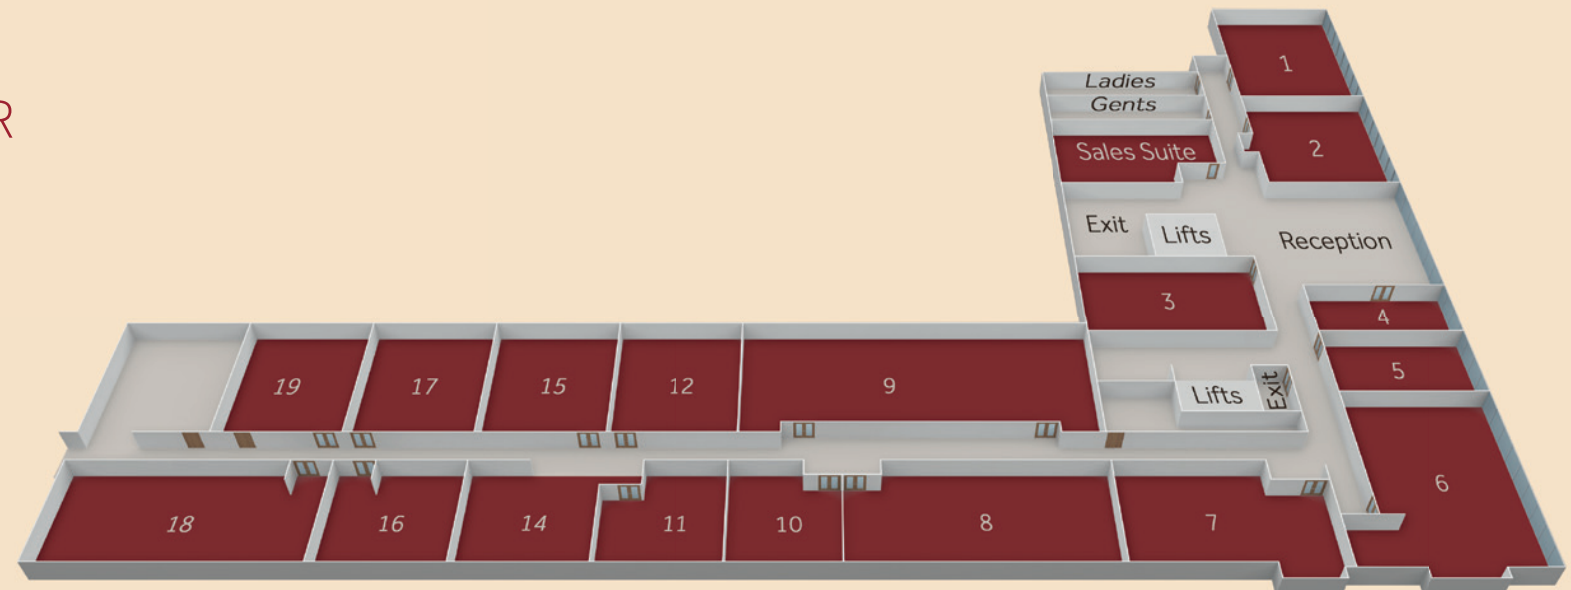

GROUND FLOOR

Spaces, Styles & Capacities

Room	theatre	cabaret	boardroom	u- shape	classroom	Banquet Dinner round tables of 12 pax	Banquet Dinner round tables of 10 pax	Area Sqm	Area Sqft	Natural Daylight	Room Length	Room Width	Room Height
Lansdowne Room	375	224	60	60	200	312	240	411.40	4428	No	27.39	15.1	4.16
Pembroke Room	375	224	60	60	200	312	240	415	4469	No	27.39	15.1	4.16
Herbert Room	375	224	60	60	200	312	240	410	4422	No	27.1	15	5.7
2 of the rooms above	750	448	N/A	N/A	400	648	540	825	8891	No	45.2	30.2	5.7
Fitzwilliam Hall*	1200	672	N/A	N/A	600	984	820	1243.14	13381	No	43.95	27.1	5.7
Conference Centre**	N/A	N/A	N/A	N/A	N/A	1400	1130	2101.92	22625	No	15.35	45.2	5.7
Ulster Suite	100	56	40	45	60	70	60	106.76	1149	Yes	15.35	6.96	3.6
Munster Suite	100	56	40	45	60	84	70	126.86	1364	Yes	15.35	7	3.6
Leinster Suite	100	56	40	45	60	70	60	104.31	1122	Yes	22.05	6.8	3.6
Fitzwilliam Suites***	260	168	N/A	N/A	N/A	252	210	338.24	3640	Yes	22.05	15.07	3.6
Pre Function Area										Yes	10.94	15.93	3.6

* Fitzwilliam Hall consists of the Lansdowne Room, Pembroke Room and Herbert Room.

** Conference Centre consists of Lansdowne Room, Pembroke Room, Herbert Room, Ulster Suite, Munster Suite and Leinster Suite and Pre Function Area.

*** Fitzwilliam Suites consist of Ulster Suite, Munster Suite and Leinster Suite

SECOND FLOOR

Spaces, Styles & Capacities

Room	Theatre	Cabaret	Boardroom	U-Shape	Classroom	Area (Sq. m)	Area (Sq. ft)
Meeting Room 1	50	40	28	25	36	62	673
Meeting Room 2	50	40	28	25	36	66	715
Meeting room 1 + 2	100	80	60	50	65	129	1388
Meeting Room 3	30	24	16	16	20	43	471
Meeting Room 4	N/A	N/A	8	n/a	N/A	21	236
Meeting Room 5	30	24	16	16	20	43	471
Meeting Room 6	70	48	30	30	52	85	919
Meeting Room 7	30	24	16	16	20	40	436
Meeting Room 8	30	24	16	16	20	43	471
Meeting Room 9	60	32	28	28	36	65	709